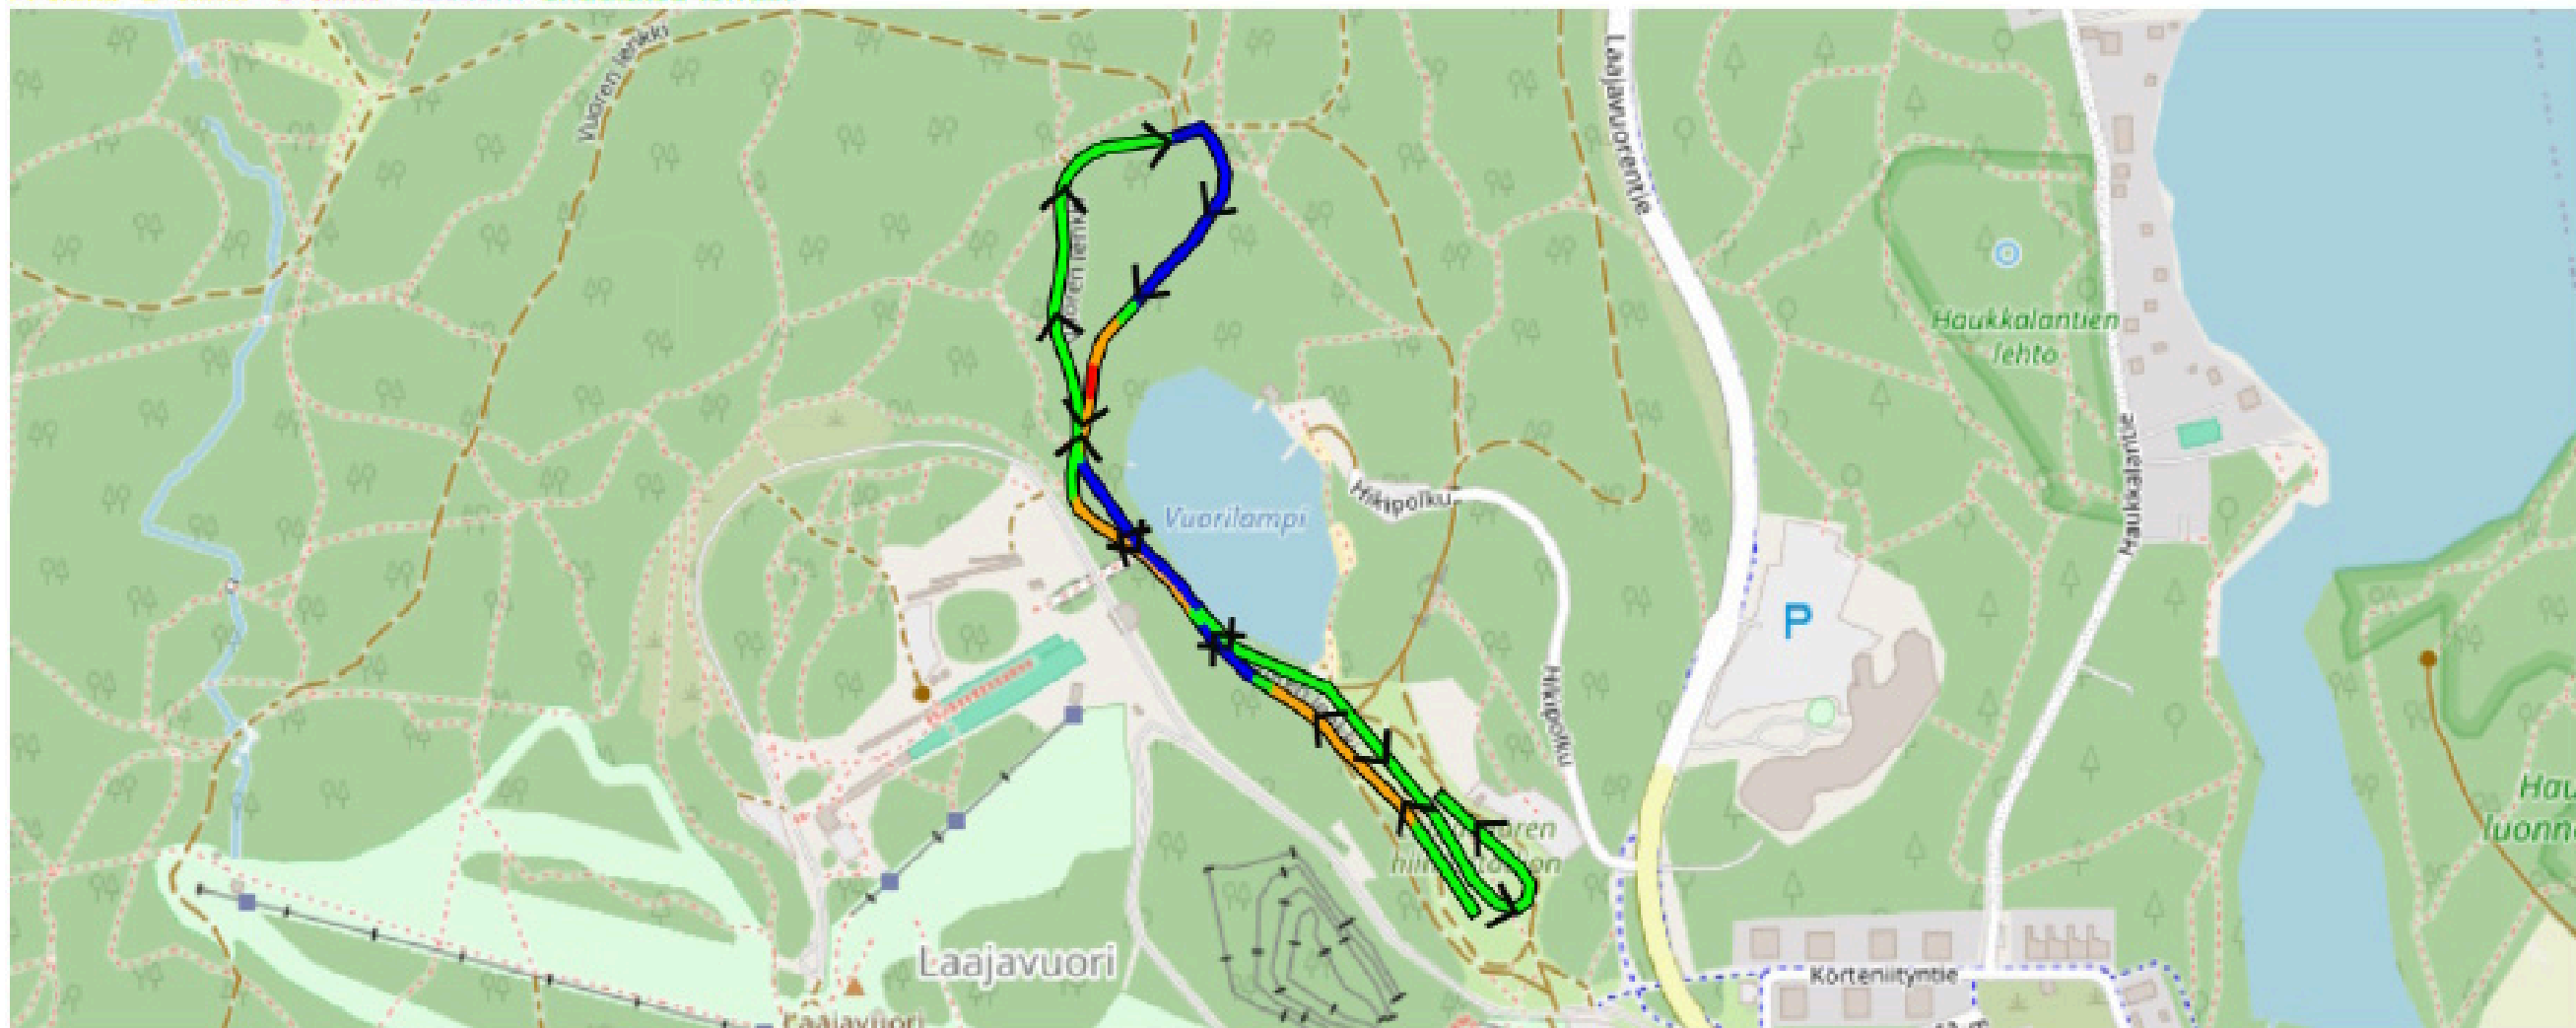

# Sprintti 1,1km

Course length:	1,073m	Height difference (HD):	22m	Lowest point:	138m
Course category:		Maximum climb (MC):	18m	Highest point:	160m
		Total climb (TC):	40m		

A-climb B-climb C-climb descent undulated terrain

# 3km

Course length:	3,182m	Height difference (HD):	33m	Lowest point:	130m
Course category:		Maximum climb (MC):	18m	Highest point:	163m
		Total climb (TC):	110m		

A-climb B-climb C-climb descent undulated terrain

# 5km

## Laajavuori HS 5.0 km

Course length:	4,911m	Height difference (HD):	42m	Lowest point:	122m
Course category:		Maximum climb (MC):	42m	Highest point:	164m
		Total climb (TC):	161m		

A-climb B-climb C-climb descent undulated terrain