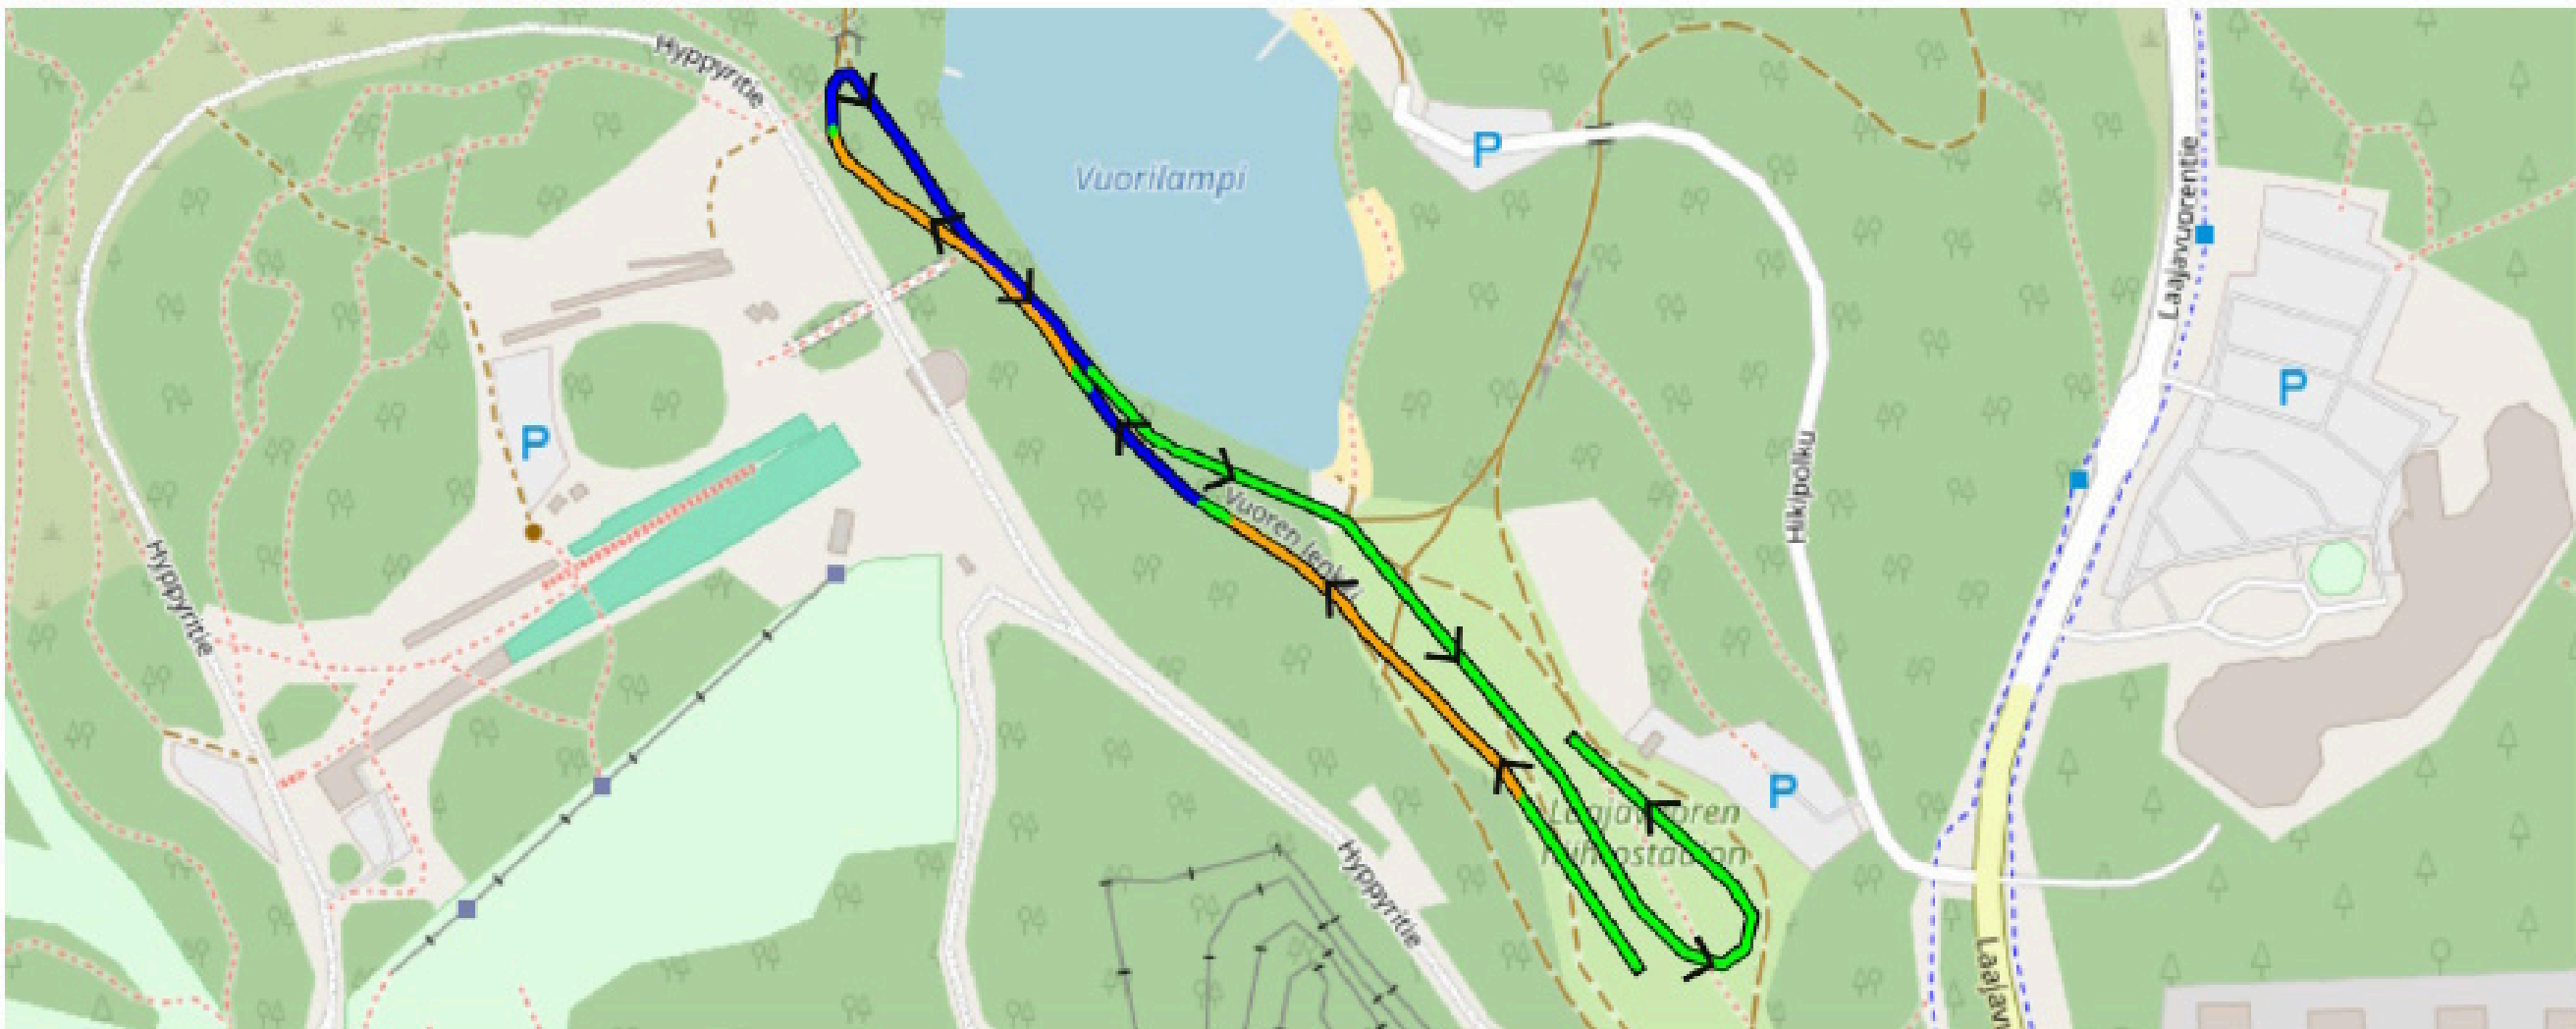

# Sprintti 1,1km

Course length:	1,073m	Height difference (HD):	22m	Lowest point:	138m
Course category:		Maximum climb (MC):	18m	Highest point:	160m
		Total climb (TC):	40m		

A-climb B-climb C-climb descent undulated terrain

# 2km (hihdetään M16 viestissä 3km+2km)

Course length:	1,704m	Height difference (HD):	25m	Lowest point:	138m
Course category:		Maximum climb (MC):	18m	Highest point:	163m
		Total climb (TC):	63m		

A-climb B-climb C-climb descent undulated terrain

# 3km

Course length:	3,182m	Height difference (HD):	33m	Lowest point:	130m
Course category:		Maximum climb (MC):	18m	Highest point:	163m
		Total climb (TC):	110m		

A-climb B-climb C-climb descent undulated terrain

# 5km