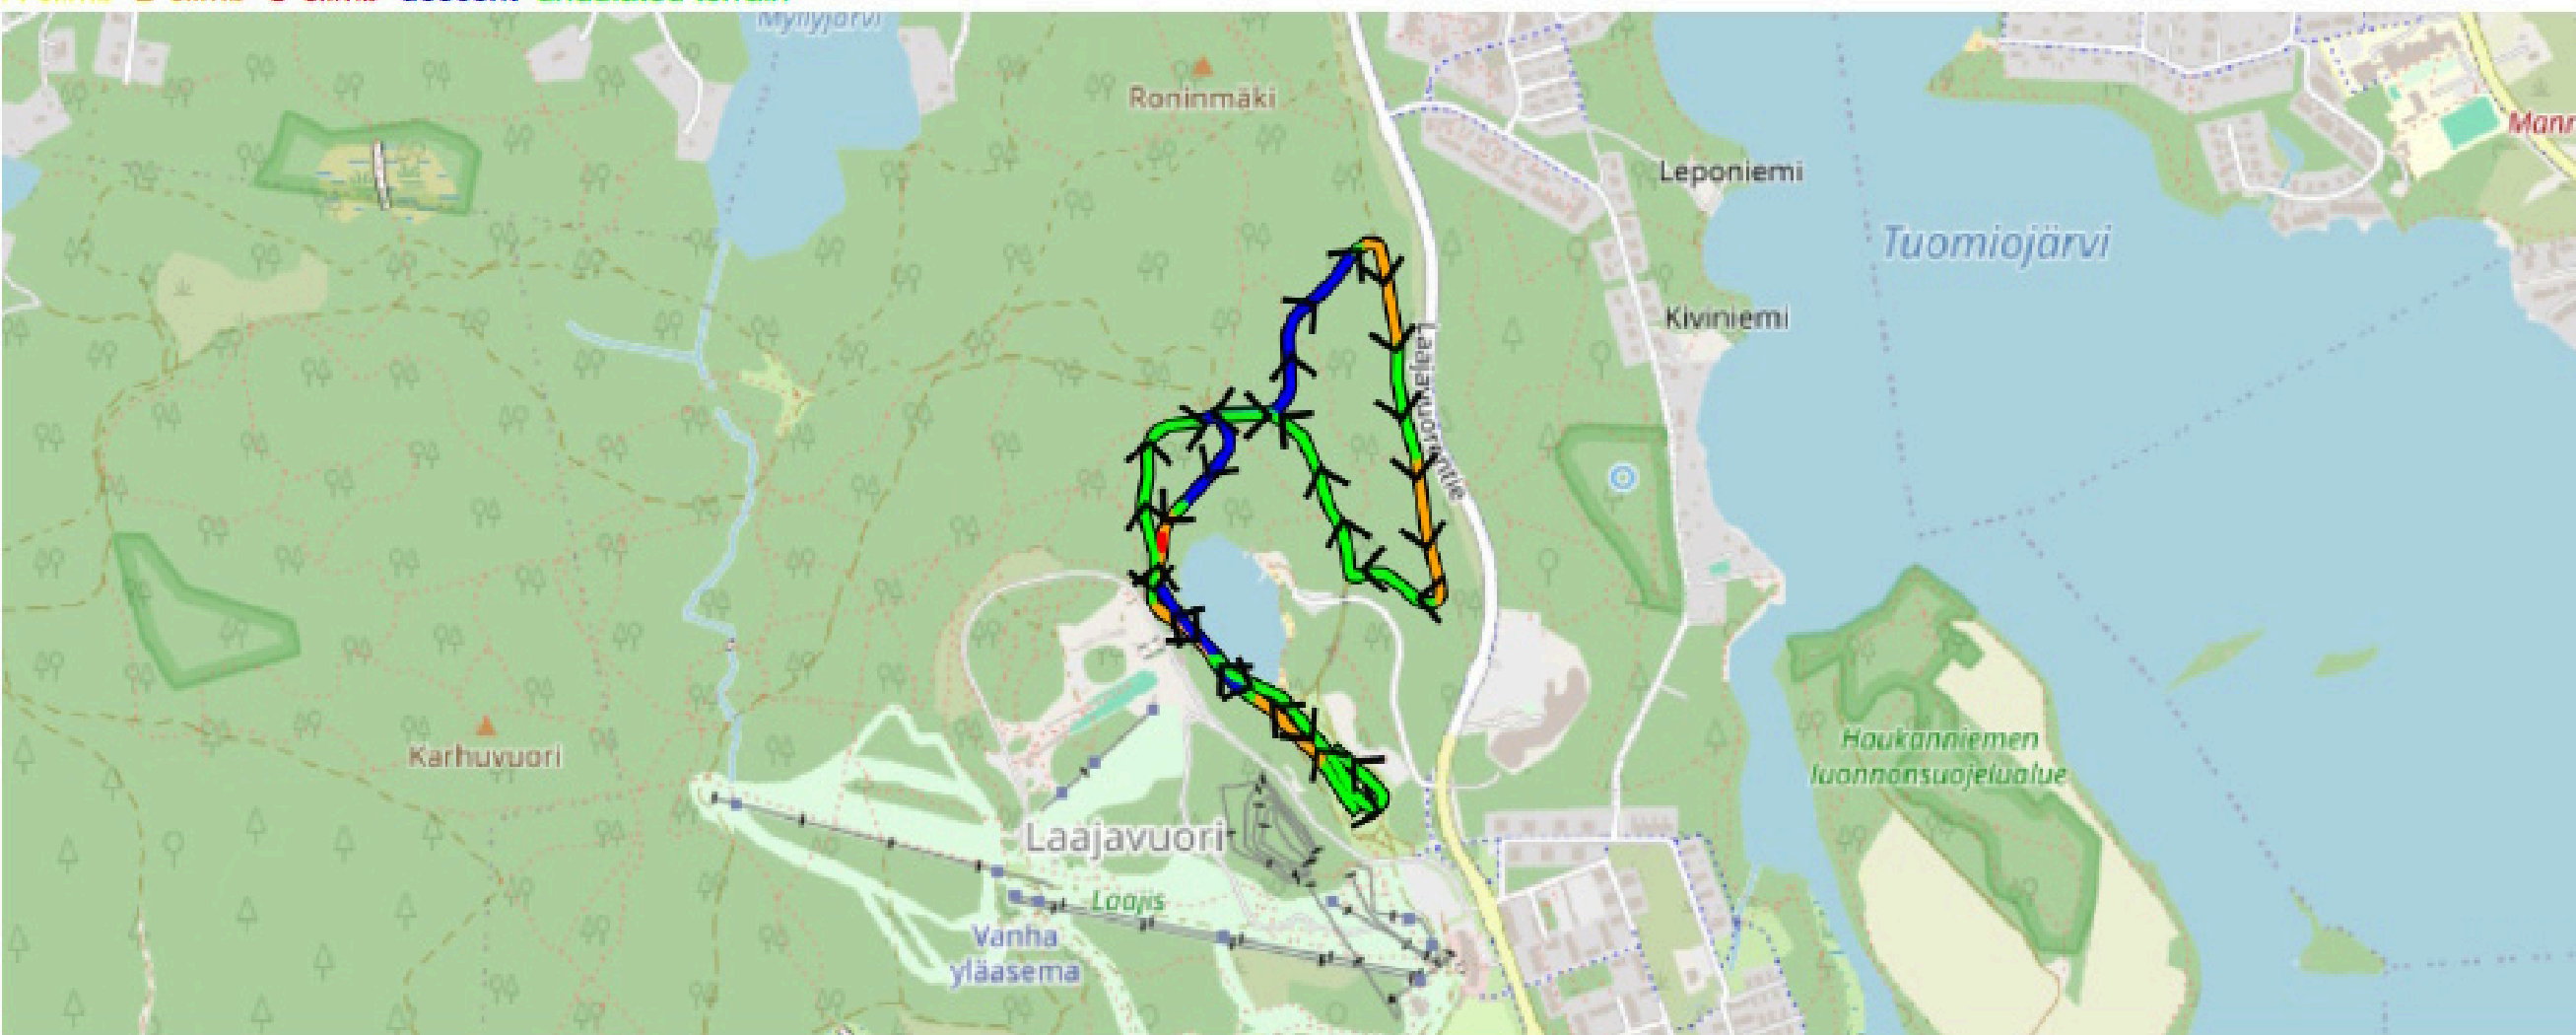

# 2km (hihdetään M16 viestissä 3km+2km)

Course length:	1,704m	Height difference (HD):	25m	Lowest point:	138m
Course category:		Maximum climb (MC):	18m	Highest point:	163m
		Total climb (TC):	63m		

A-climb B-climb C-climb descent undulated terrain

# 3km

Course length:	3,182m	Height difference (HD):	33m	Lowest point:	130m
Course category:		Maximum climb (MC):	18m	Highest point:	163m
		Total climb (TC):	110m		

A-climb B-climb C-climb descent undulated terrain

# 5km