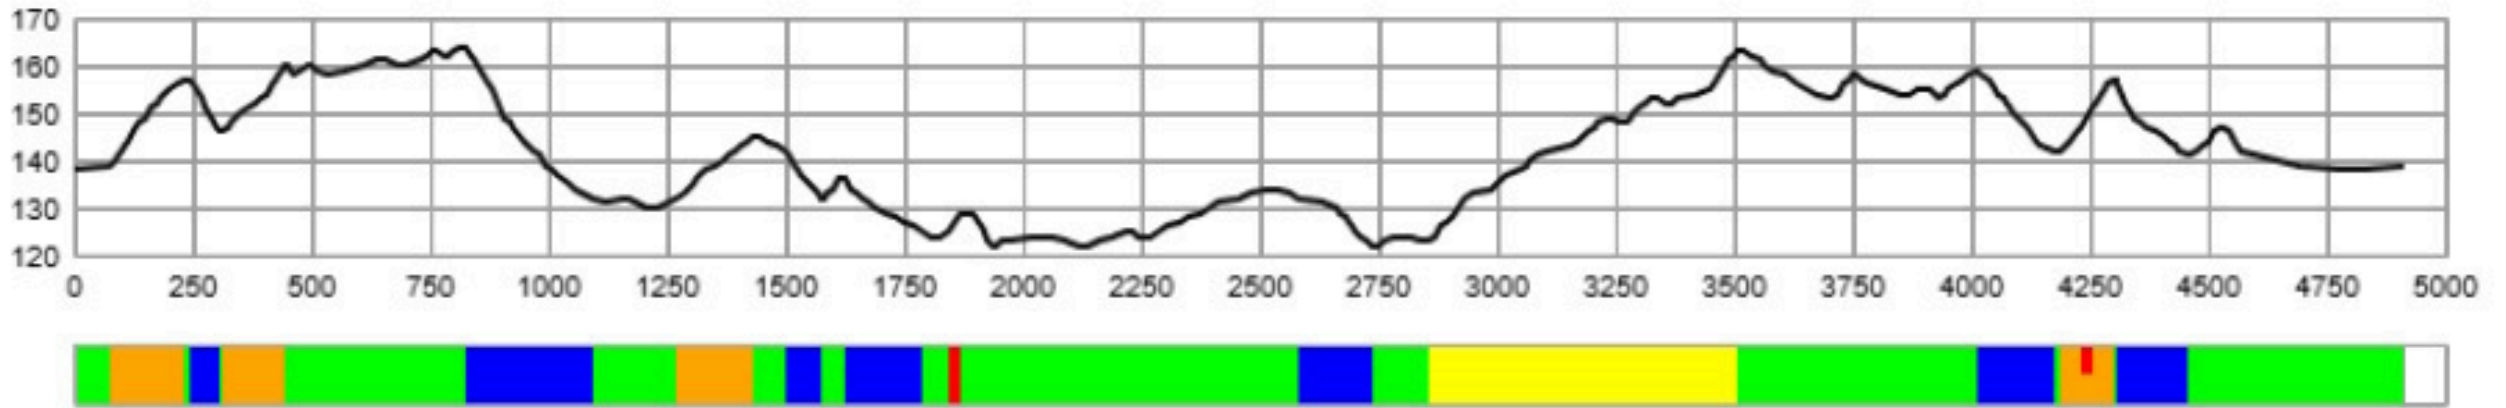

# Sprintti 1,1km

Course length:	1,073m	Height difference (HD):	22m	Lowest point:	138m
Course category:		Maximum climb (MC):	18m	Highest point:	160m
		Total climb (TC):	40m		

A-climb B-climb C-climb descent undulated terrain

# 3km

Course length:	3,182m	Height difference (HD):	33m	Lowest point:	130m
Course category:		Maximum climb (MC):	18m	Highest point:	163m
		Total climb (TC):	110m		

A-climb B-climb C-climb descent undulated terrain

## Laajavuori HS 5.0 km

Course length:	4,911m	Height difference (HD):	42m	Lowest point:	122m
Course category:		Maximum climb (MC):	42m	Highest point:	164m
		Total climb (TC):	161m		

A-climb B-climb C-climb descent undulated terrain