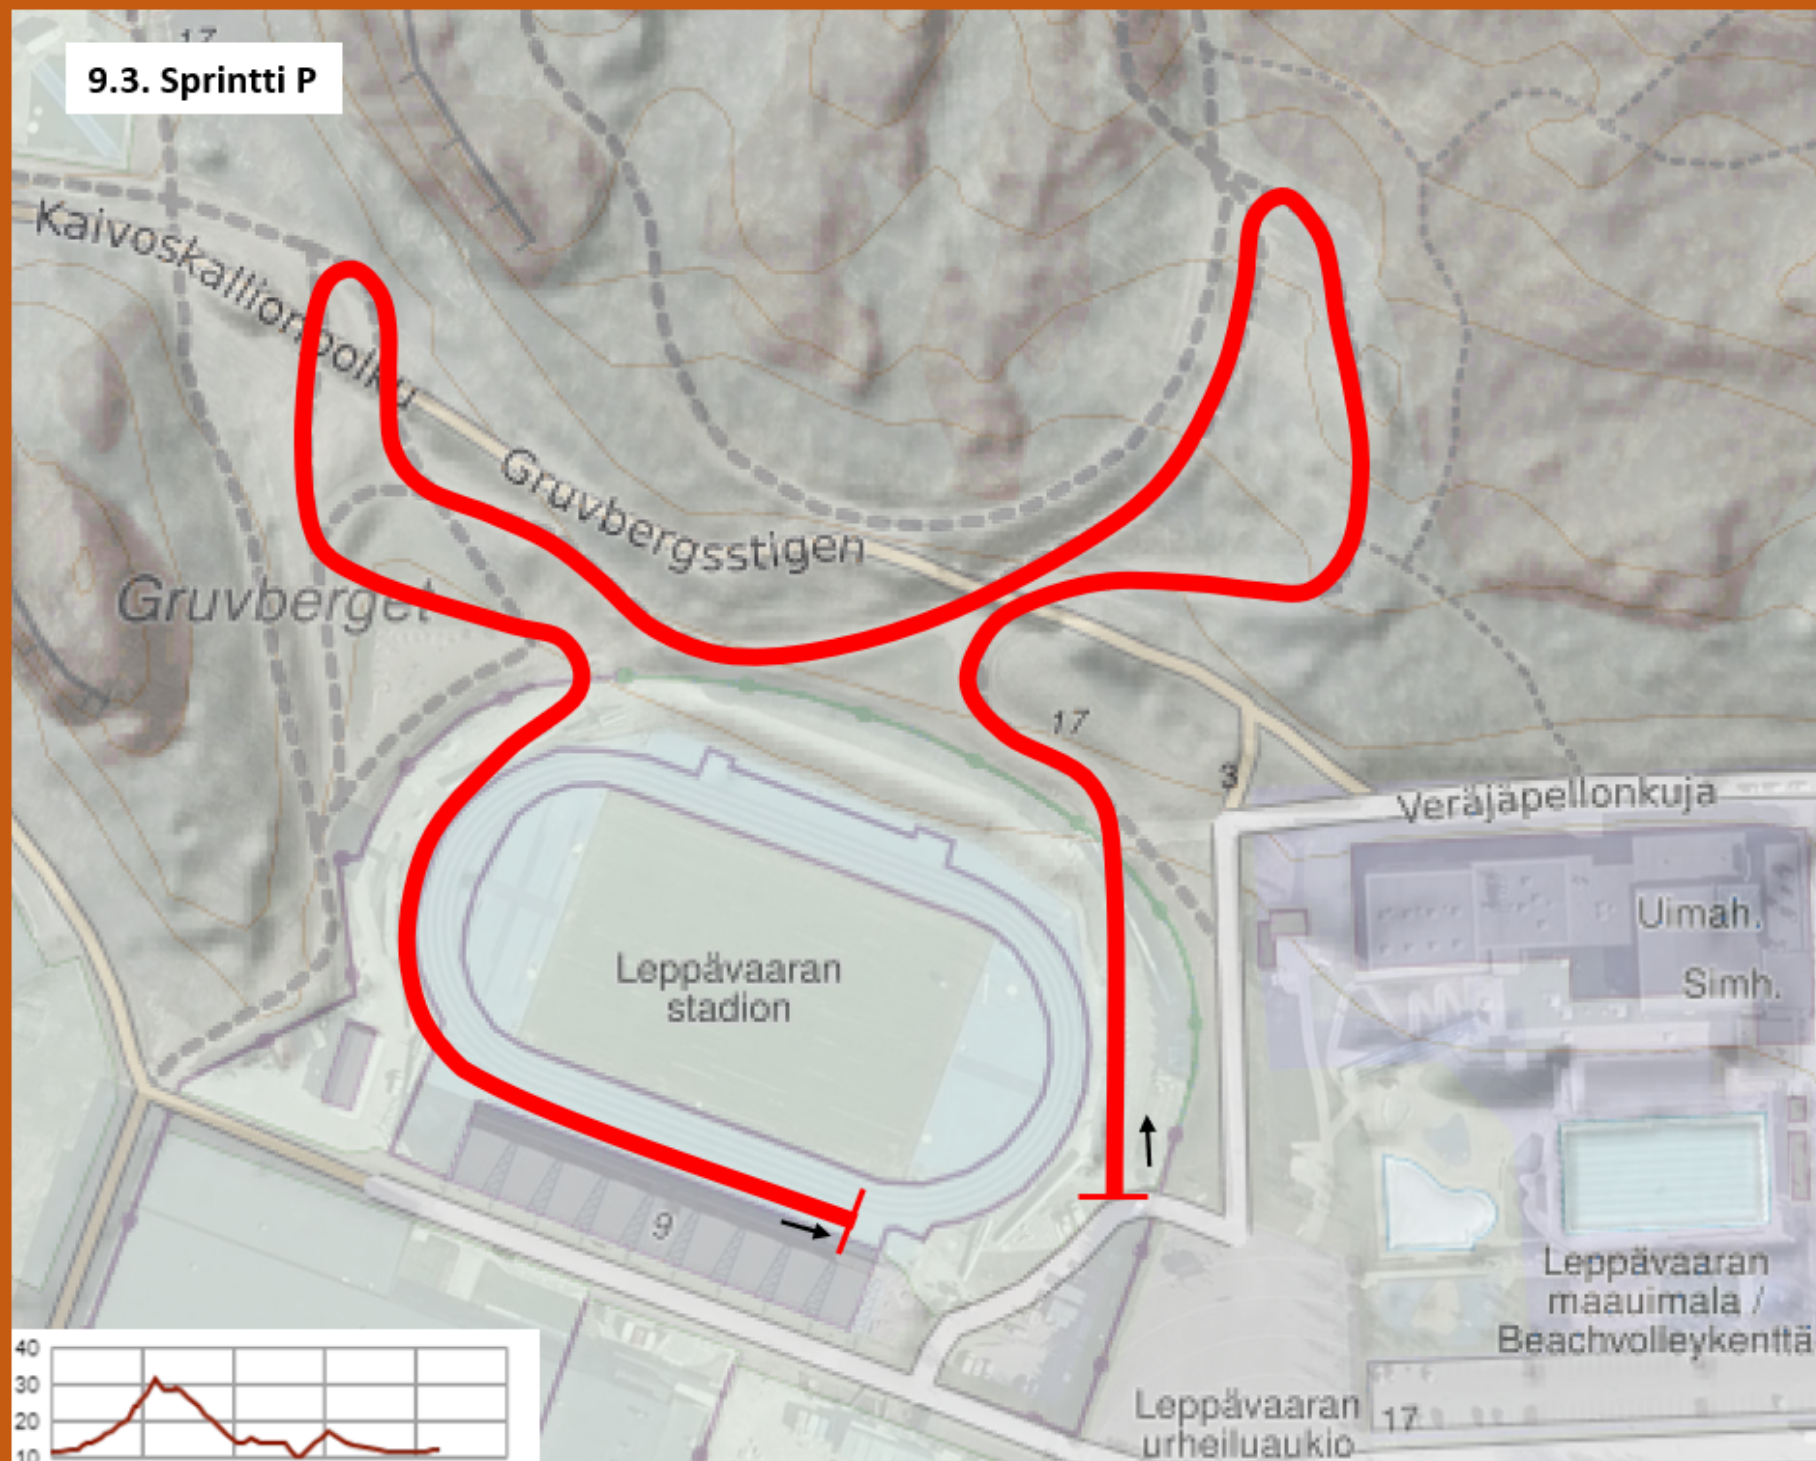

### 9.3. Sprintti P

Course length:	1,066m	Height difference (HD):	21m	Lowest point:	10m
Course category:	D	Maximum climb (MC):	19m	Highest point:	31m
		Total climb (TC):	30m		