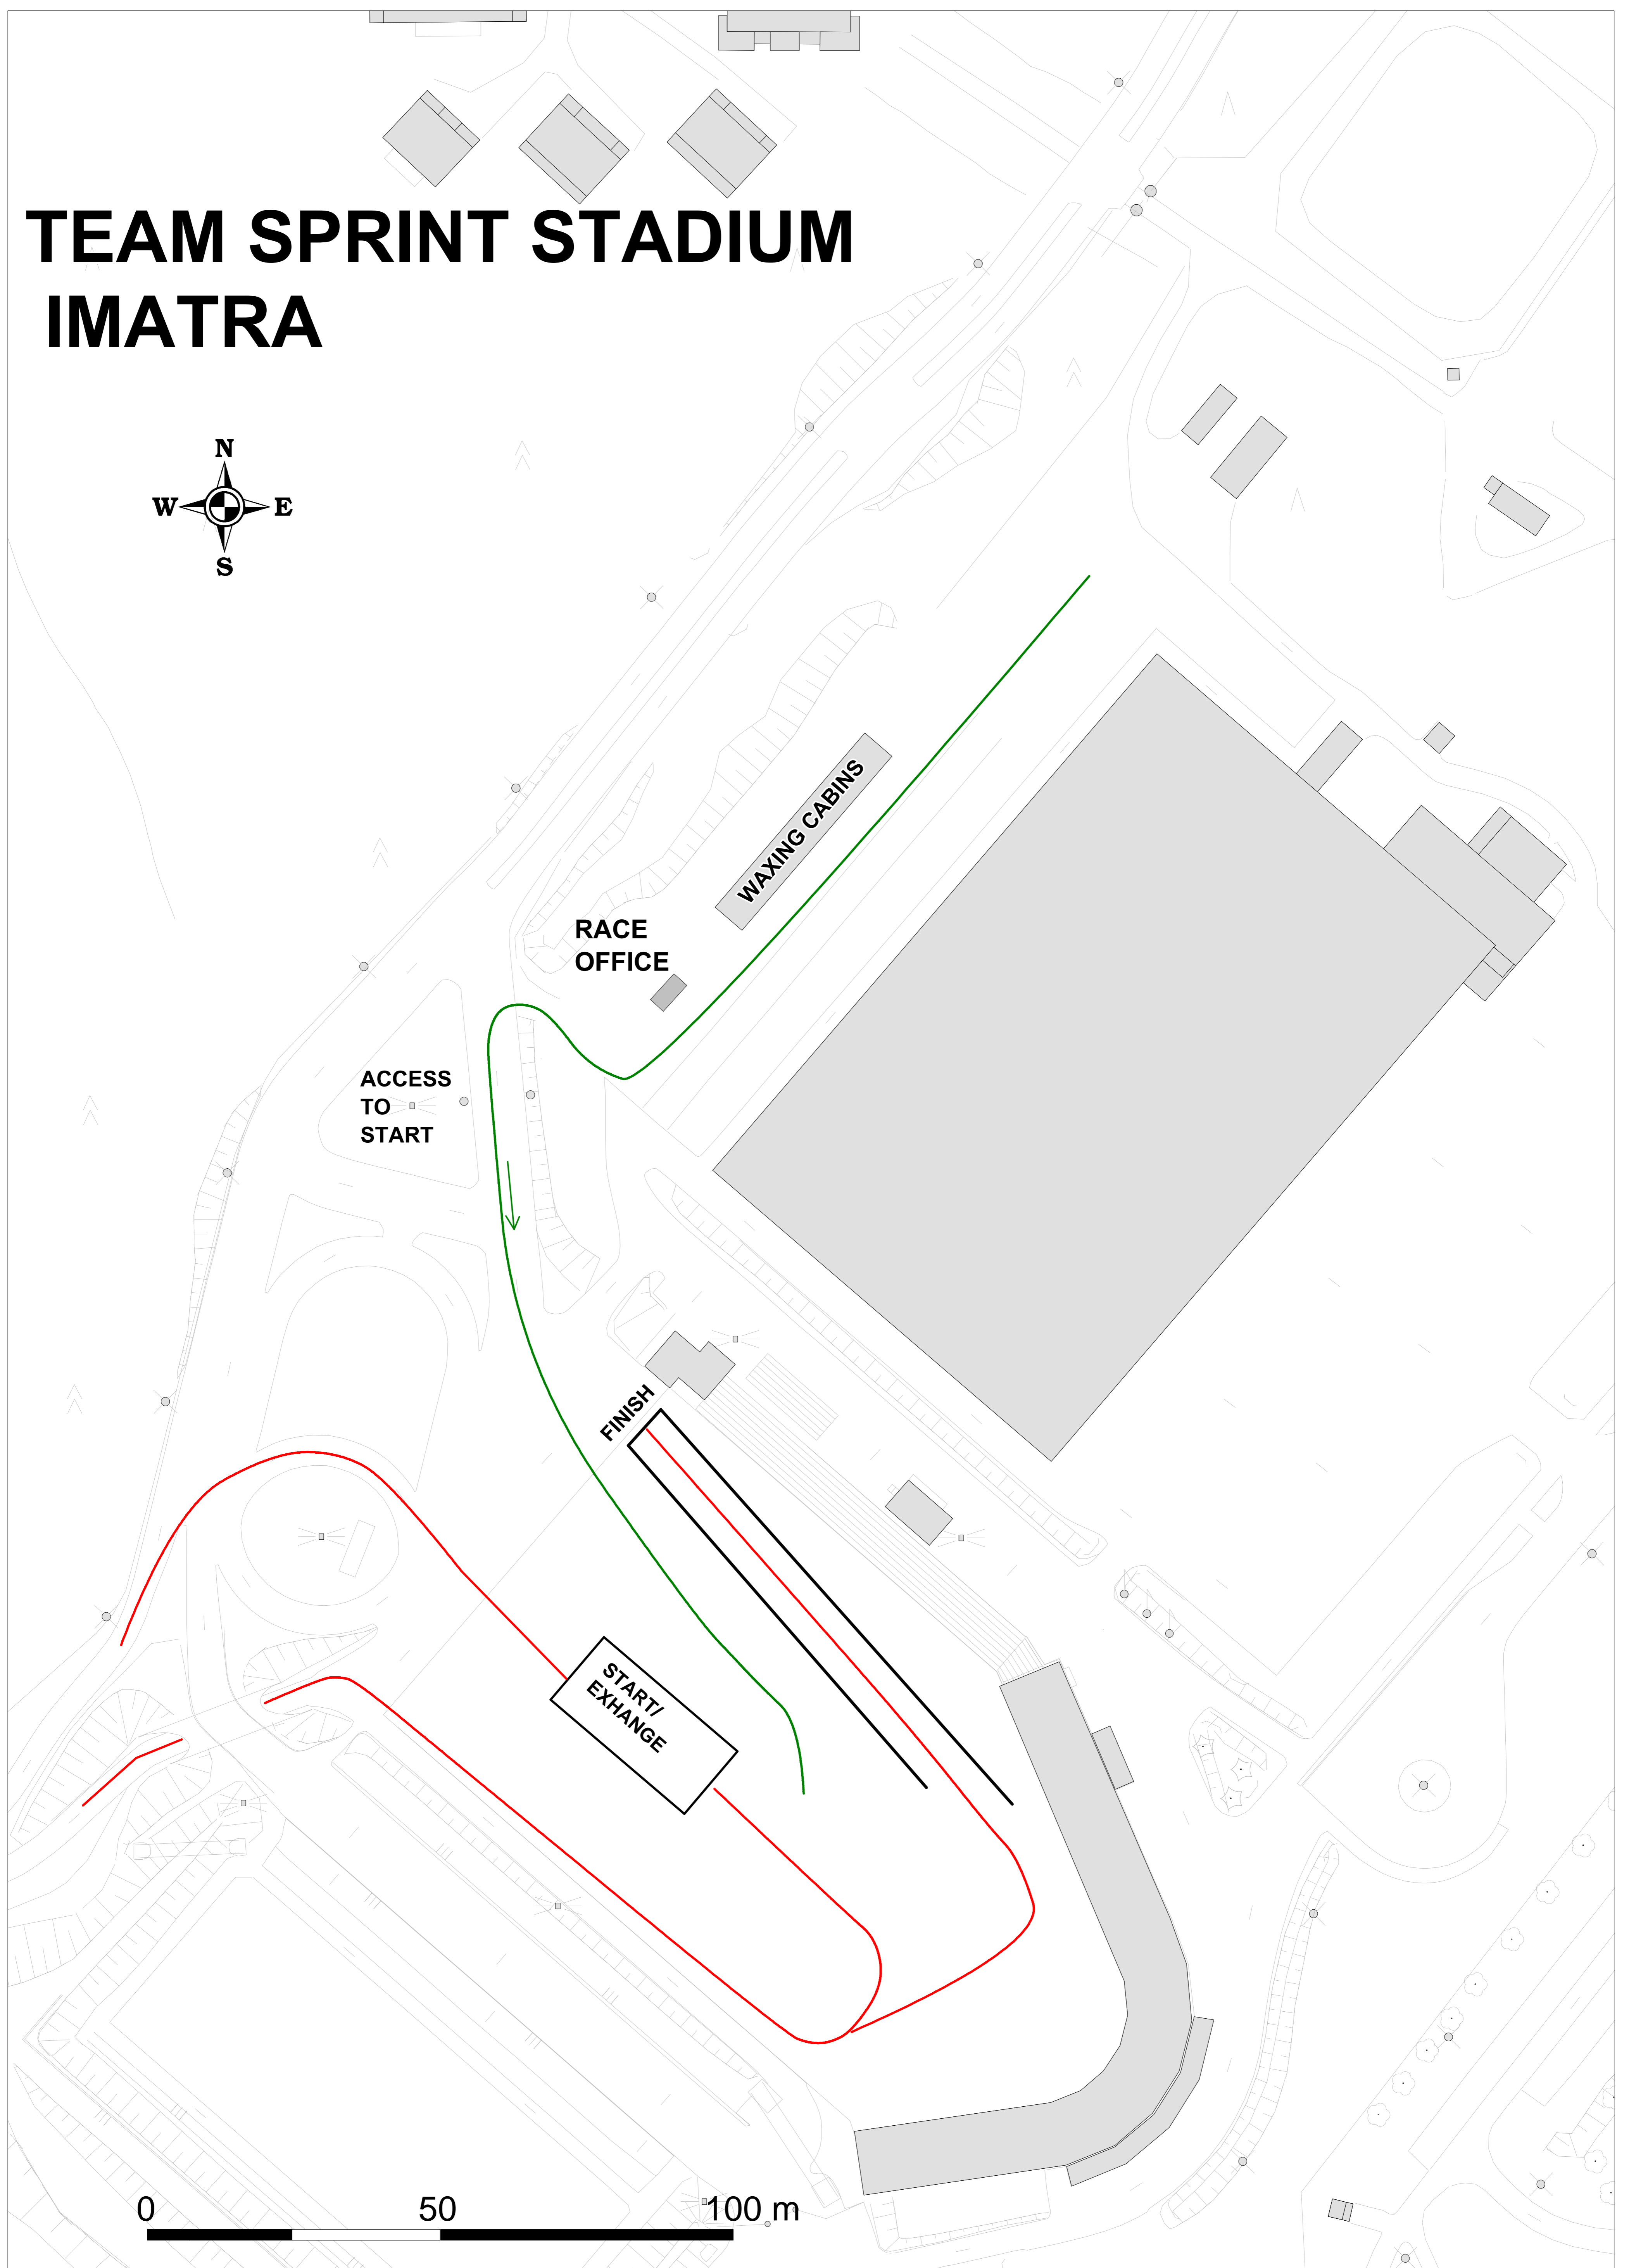

# TEAM SPRINT STADIUM IMATRA

0 50 100 m