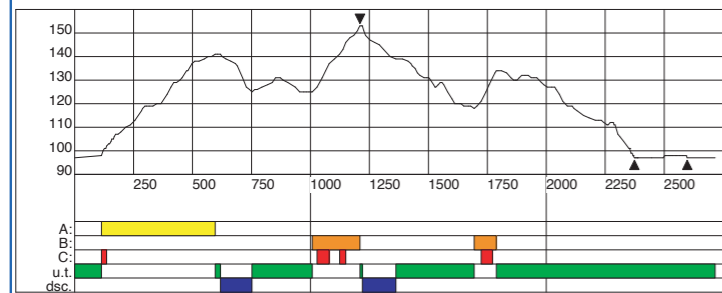

2,5km South NC

FIS	Course length:	2717m	Height Difference (HD):	56m	Lowest point:	97m
	Category:	D	Maximum Climb (MC):	43m	Highest point:	153m
	Competition Level:	WSC/WC	Total Climb (TC):	100m		

JWSC 2021 - Nordic Combined Individual Gundersen 2,5 km South