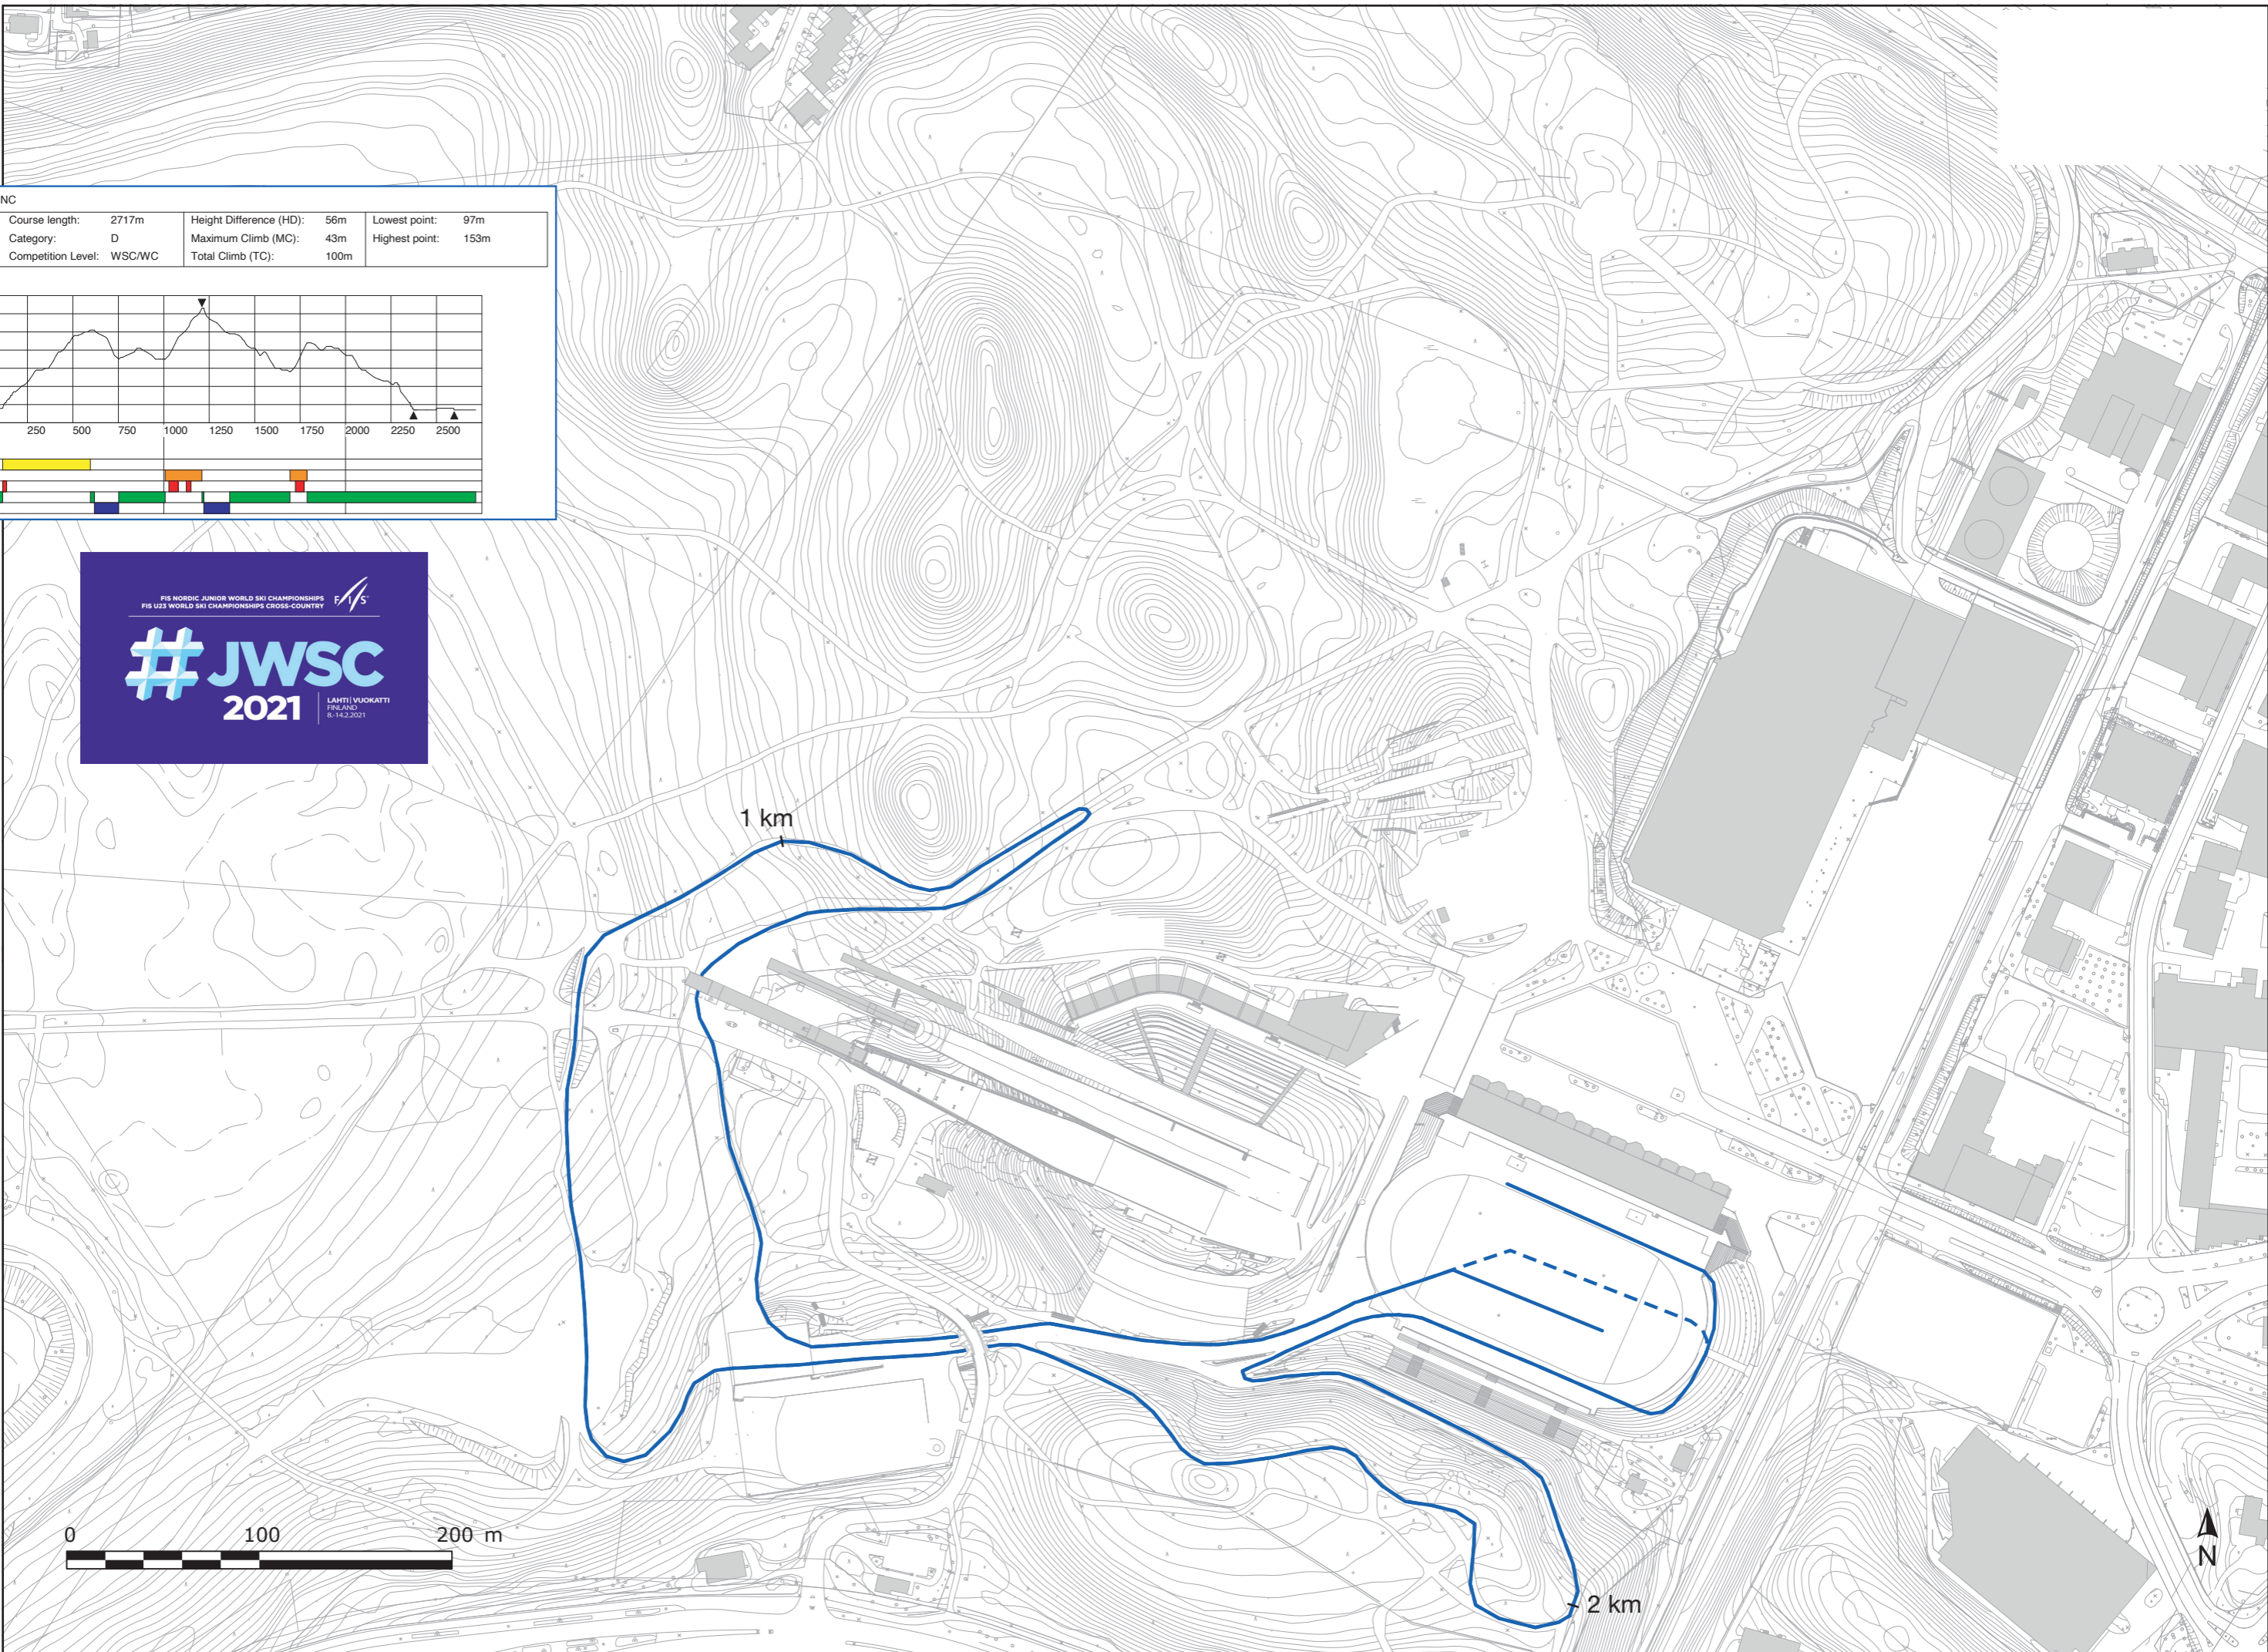

2,5km South NC

FIS	Course length:	2717m	Height Difference (HD):	56m	Lowest point:	97m
	Category:	D	Maximum Climb (MC):	43m	Highest point:	153m
	Competition Level:	WSC/WC	Total Climb (TC):	100m		

JWSC 2021 - Nordic Combined Individual Gundersen 2,5 km South