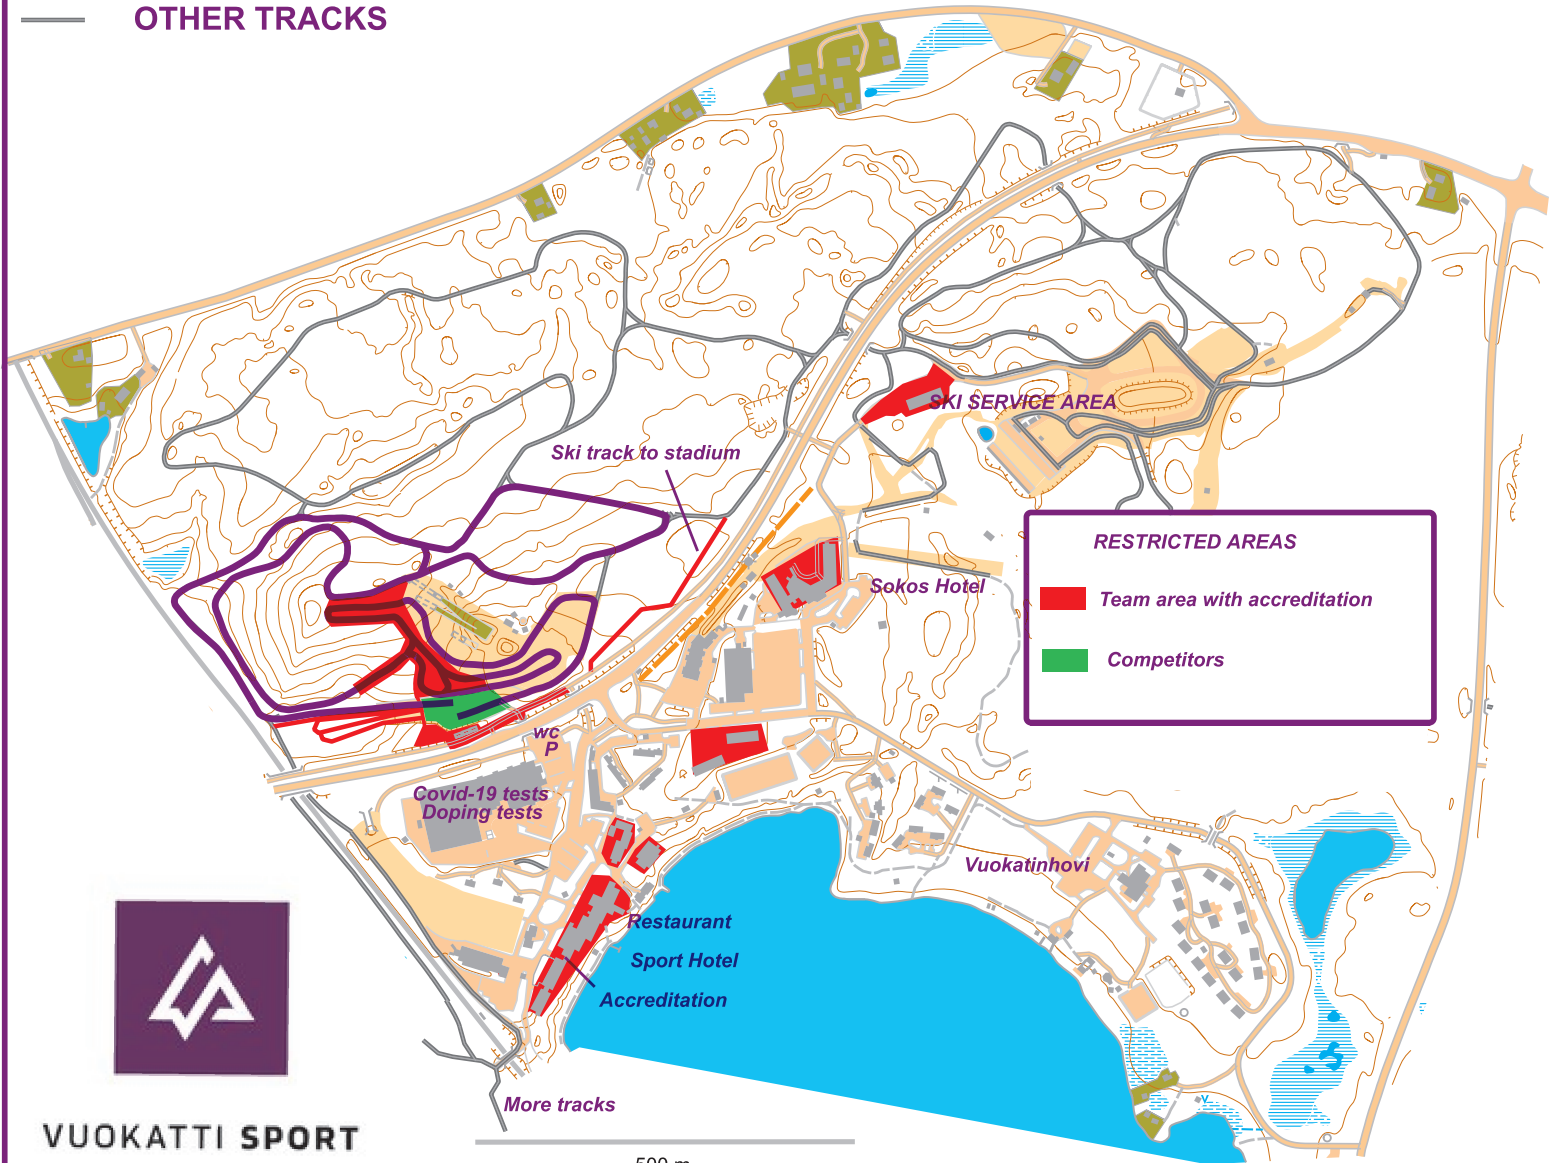

# AREA MAP

- COMPETITION TRACKS
- OTHER TRACKS

VUOKATTI SPORT

500 m